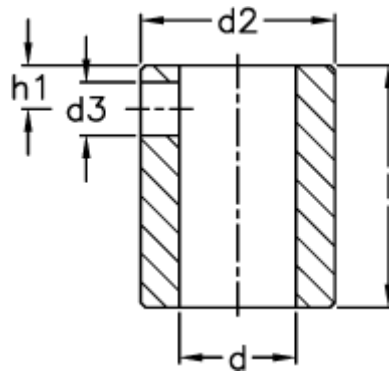

Data Sheet

Article number: 2307085955

Description: E+G Reduction sleeve CE.85955
RB51-10

Measures

$d_2 f7 = 14$

$d_3 = 4.25$

$d H7 = 10$

$h_1 = 3.5$